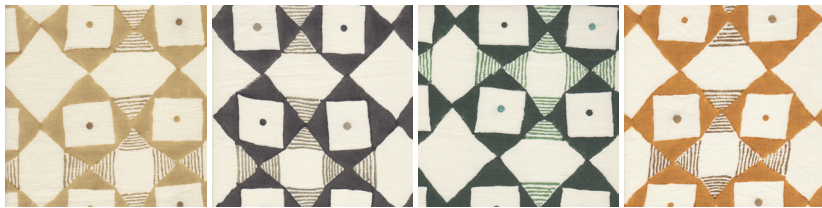

# seemakrish

BROADWAY

SKU# 1501/E

Color: Grand Lilac

Content: 100% Linen

Width: 52.5" Cuttable

Repeat: 7.5" V, 7.5" H

Care: Dry Clean Only

Hand block printed and  
embroidered in India.

Cobblestone

Metropolitan  
Gray

Liberty Blue

Dutch Gold